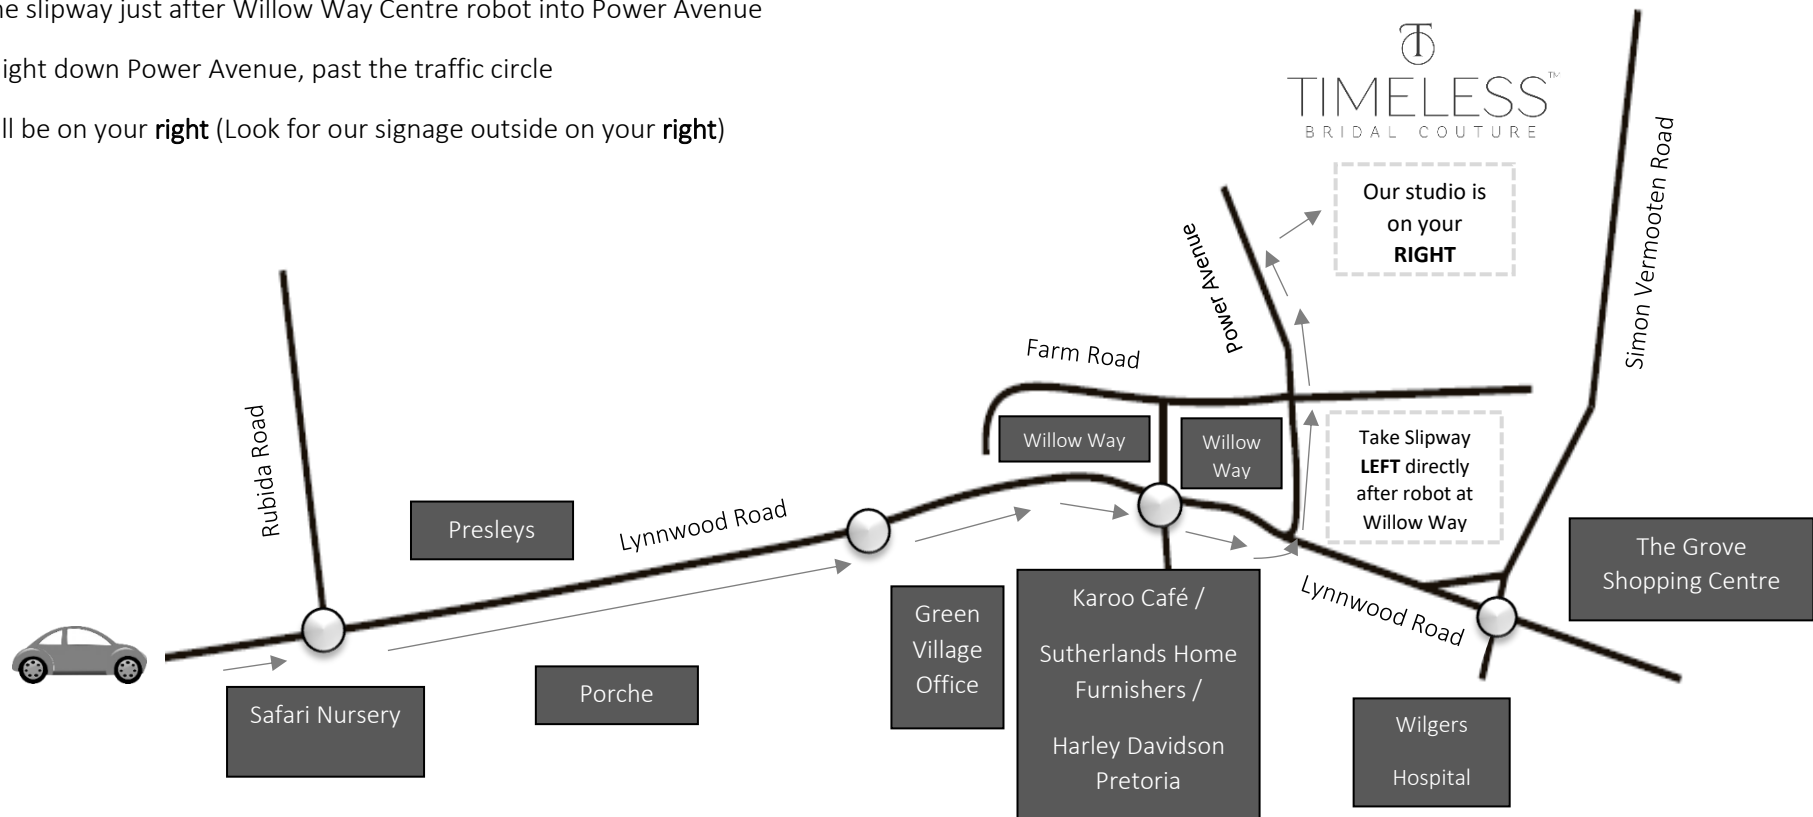

#### [Approximately 4.3 km from Lynnwood Road turn off on the N1]

Continue straight on Lynnwood Road East towards Willow Way Shopping Centre

(You will find Willow Way Shopping centre on your left and Karoo Café on your right)

Continue straight over the robot at Willow Way Centre

Turn **left** at the slipway just after Willow Way Centre robot into Power Avenue

Continue straight down Power Avenue, past the traffic circle

Our studio will be on your **right** (Look for our signage outside on your **right**)

### FROM PRETORIA DRIVING WEST ON LYNNWOOD ROAD FROM SOLOMON MAHLANGU DRIVE (Old Hans Strydom drive):

[Approximately 4.8 km from Lynnwood Road turnoff on Solomon Mahlangu]

Head North East on Solomon Mahlangu (Old Hans Strydom)

Turn **left** onto Lynnwood Road and drive straight on towards Willow Way shopping centre

Turn **right** onto Albeth Street at the robot

(Willow Way centre will be on your right and Karoo Café & Sutherlands on your left)